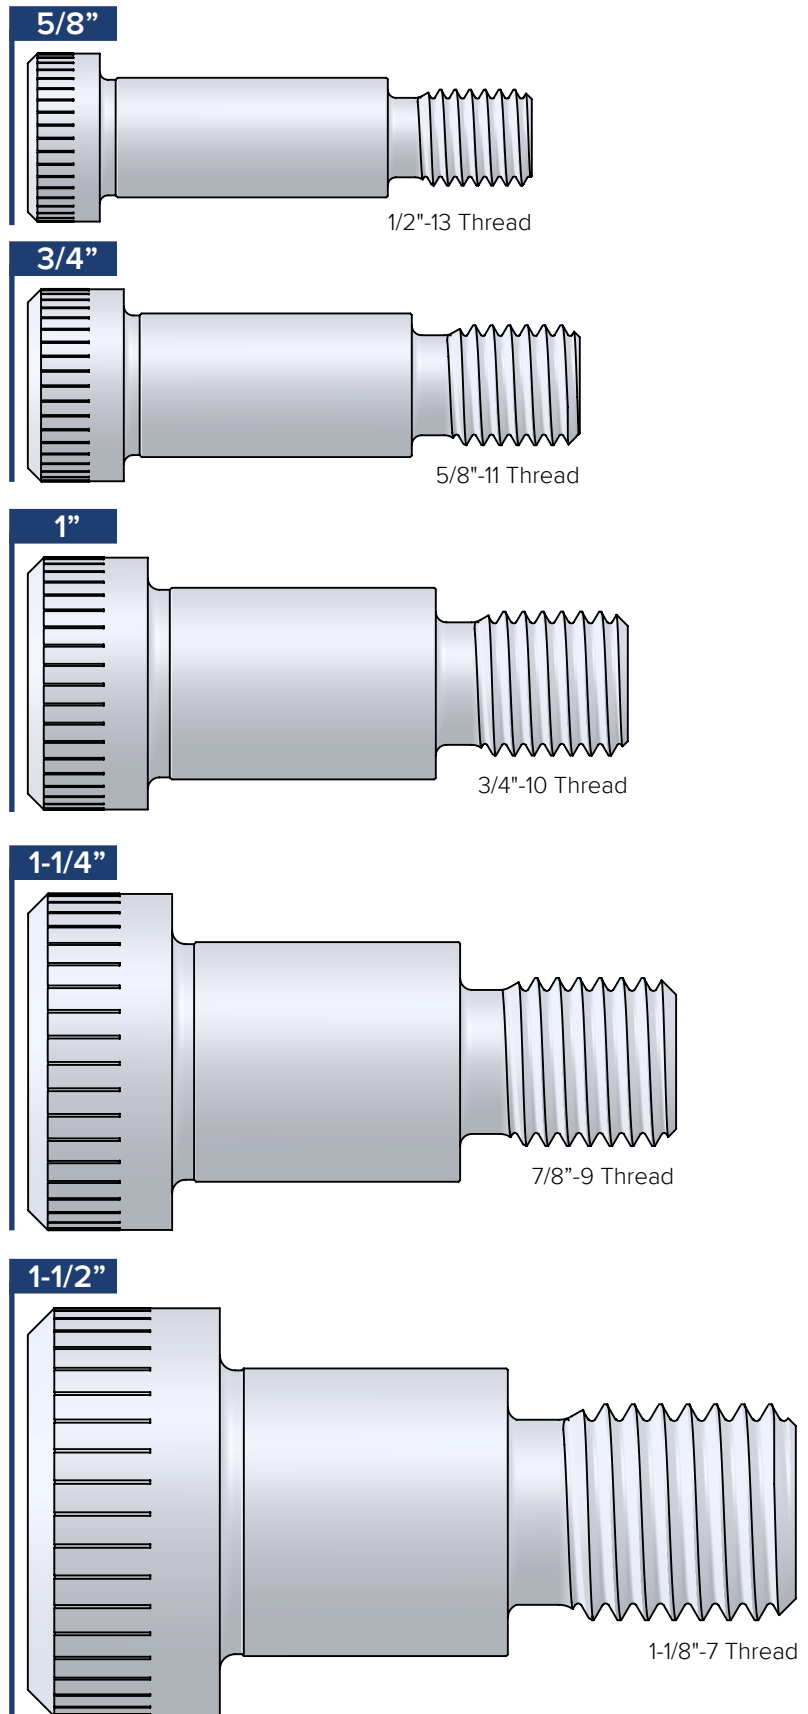

US Shoulder Bolt Sizes

www.boltdepot.com/tools

Shoulder bolt size is determined by the diameter and length of the shoulder.

Copyright © 2000-2017 Bolt Depot Inc.

IMPORTANT: Make sure to print this chart to Actual Size (no scaling).

After printing, measure the ruler in the margin to ensure correct scale. See boltdepot.com/tools for more details.

mm