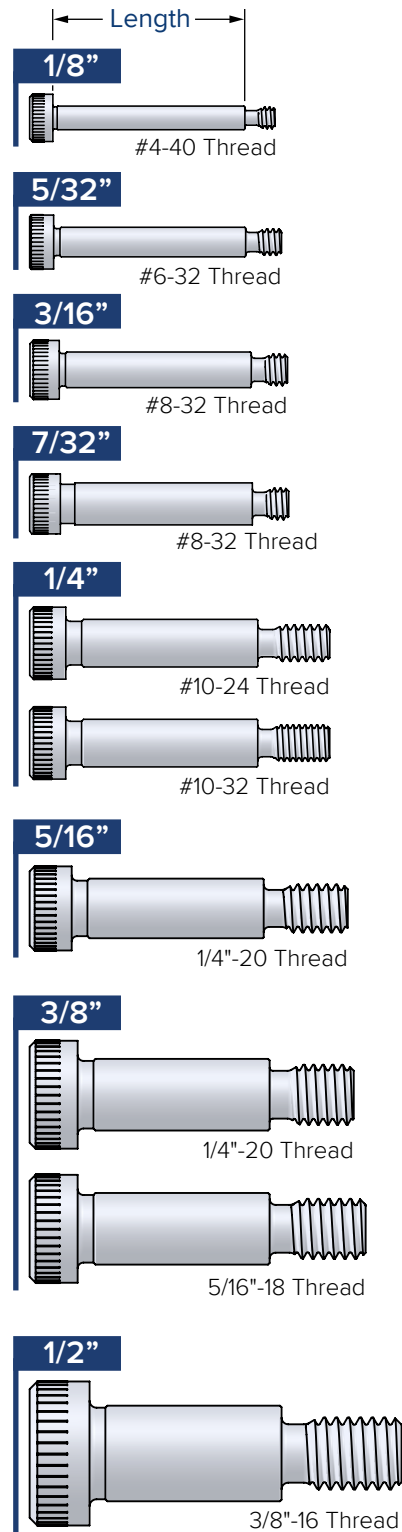

US Shoulder Bolt Sizes

www.boltdepot.com/tools

Shoulder bolt size is determined by the diameter and length of the shoulder.

Copyright © 2000-2017 Bolt Depot Inc.

IMPORTANT: Make sure to print this chart to Actual Size (no scaling).

After printing, measure the ruler in the margin to ensure correct scale. See boltdepot.com/tools for more details.

mm